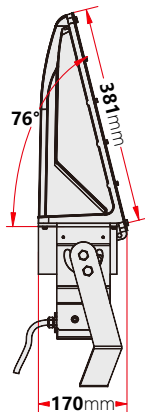

shinetoo®

The Future Shines Brighter Together

UL: E361637

G1-S3

HIGH MAST LIGHTING

500W, 600W, 800W

APPLICATIONS

- Sporting facilities and stadium lighting
- High mast roadway lighting
- Airport security lighting
- International borders
- Industrial & Commercial parking lots
- Rail yard lighting

DIMENSION & WEIGHT

★ HANDLE THREE VIEW DRAWING

FIXTURE WEIGHT : 33.8 kg

- Standard thickness for the U-Bracket is 6mm, other thickness need to be customized.

Jiaxing Shinetoo Lighting Co.,Ltd(China Factory)

PHOTOMETRICS

ORDERING INFORMATION

EXAMPLE PART #: ST-G1-S3 - 500 - NICHIA - MEANWELL - 3K-3000K - 70 - 100/277V

ST-G1-S3		NICHIA	MEANWELL			
SERIES	WATTS	LED LIGHT SOURCE	DRIVER	CCT	CRI	INPUT POWER
ST-G1-S3	500 600 800	NICHIA	MEANWELL	3K-3000k 4K-4000k 5K-5000k 5.7K-5700k 6.5K-6500k	70 80 90	100-277V 180-528V (Optional)