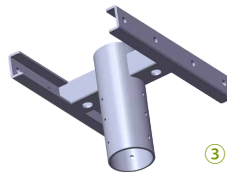

SPARE PARTS (Order accessories as separate part number from your Fixture Model No.)

COVER ASYMMETRICAL

PROTECTIVE GRID

LOUVER ASYMMETRICAL

①

②

③

④

ADAPTERS NOTE: We can customize different types adapters and arms.

ADJUSTABLE MOUNT

Adjustable loop mounting bracket rotates 180° for convenient optical control and easy replacement of existing fixture installations.