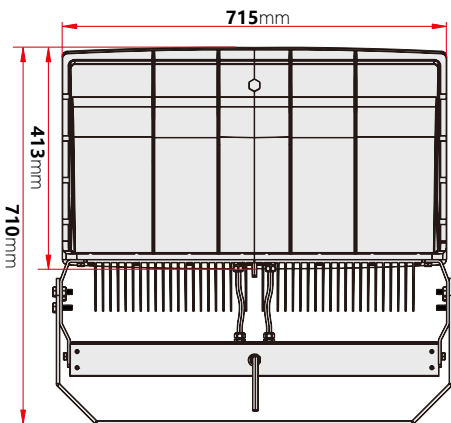

shinetoo®

The Future Shines Brighter Together

UL: E361637

G1-S3

HIGH MAST LIGHTING

500W, 600W, 800W

APPLICATIONS

- Sporting facilities and stadium lighting
- High mast roadway lighting
- Airport security lighting
- International borders
- Industrial & Commercial parking lots
- Rail yard lighting

DIMENSION & WEIGHT

★ HANDLE THREE VIEW DRAWING

FIXTURE WEIGHT : 33.8 kg

- Standard thickness for the U-Bracket is 6mm, other thickness need to be customized.

Jiaxing Shinetoo Lighting Co.,Ltd(China Factory)

PHOTOMETRICS

ORDERING INFORMATION

EXAMPLE PART #: ST-G1-S3 - 500 - NICHIA - MEANWELL - 3K-3000K - 70 - 100/277V

ST-G1-S3		NICHIA	MEANWELL			
SERIES	WATTS	LED LIGHT SOURCE	DRIVER	CCT	CRI	INPUT POWER
ST-G1-S3	500 600 800	NICHIA	MEANWELL	3K-3000k 4K-4000k 5K-5000k 5.7K-5700k 6.5K-6500k	70 80 90	100-277V 180-528V (Optional)