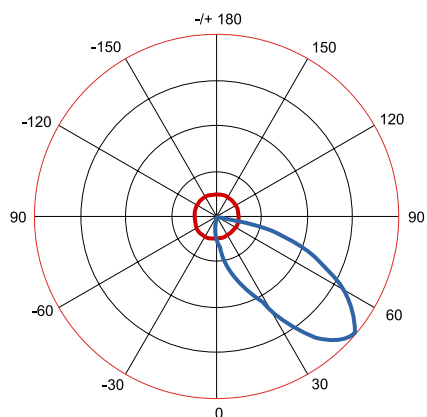

PHOTOMETRICS

ORDERING INFORMATION

ST-G1-S3		NICHIA	MEANWELL			
SERIES	WATTS	LED LIGHT SOURCE	DRIVER	CCT	CRI	INPUT POWER
ST-G1-S3	500 600 800	NICHIA	MEANWELL	3K-3000k 4K-4000k 5K-5000k 5.7K-5700k 6.5K-6500k	70 80 90	100-277V 180-528V (Optional)

SPECIFICATIONS

Beam Angle | Asymmetric
Lumen Output | 65,000LM / 78,000LM / 104,000LM
OPERATING TEMPERATURE | -40°C to 50°C
IP RATING | IP 65
LIFE TIME | 50,000hours

LISTINGS

UL Listed
DLC Listed

Other Details

Fixture Material | Aluminum
Mounting | U-Bracket / Slip Fitter (optional)
Color | Grey(Other color available)
Warranty | 7 years
EPA | 0.075m² — 0.145m²

Jiaxing Shinetoo Lighting Co.,Ltd(China Factory)

Add:No.258, Xingchang Road, Xincheng Town, Xiluzhou District, Jiaxing, Zhejiang, China 314015
Tel : +86-573-8350-0001 Fax : +86-573-8350-0005
Mobile : +86-138-0961-6725/+86-138-1878-3129
Email:Sales@stedlights.com