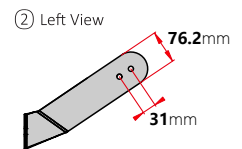

shinetoo®

The Future Shines Brighter Together

UL: E361637

G1-S3

HIGH MAST LIGHTING

500W, 600W, 800W

APPLICATIONS

- Sporting facilities and stadium lighting
- High mast roadway lighting
- Airport security lighting
- International borders
- Industrial & Commercial parking lots
- Rail yard lighting

DIMENSION & WEIGHT

★ HANDLE THREE VIEW DRAWING

FIXTURE WEIGHT : 33.8 kg

- Standard thickness for the U-Bracket is 6mm, other thickness need to be customized.

Jiaxing Shinetoo Lighting Co.,Ltd(China Factory)