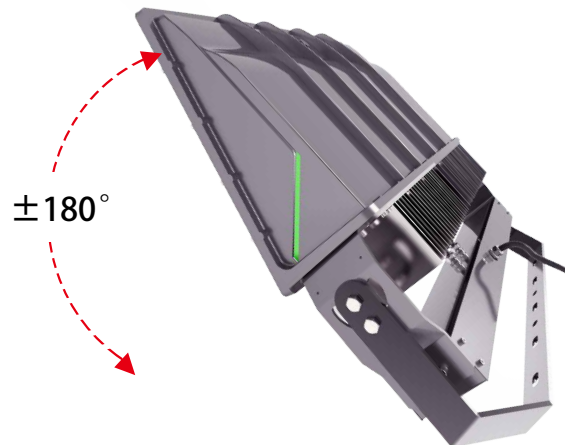

SPARE PARTS (Order accessories as separate part number from your Fixture Model No.)

COVER ASYMMETRICAL

PROTECTIVE GRID

LOUVER ASYMMETRICAL

①

②

③

④

ADAPTERS NOTE: We can customize different types adapters and arms.

ADJUSTABLE MOUNT

Adjustable loop mounting bracket rotates 180° for convenient optical control and easy replacement of existing fixture installations.