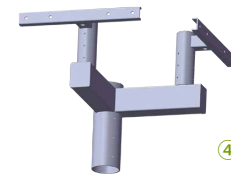

SPARE PARTS (Order accessories as separate part number from your Fixture Model No.)

COVER ASYMMETRICAL

PROTECTIVE GRID

LOUVER ASYMMETRICAL

①

②

③

④

ADAPTERS NOTE: We can customize different types adapters and arms.

ADJUSTABLE MOUNT

Adjustable loop mounting bracket rotates 180° for convenient optical control and easy replacement of existing fixture installations.