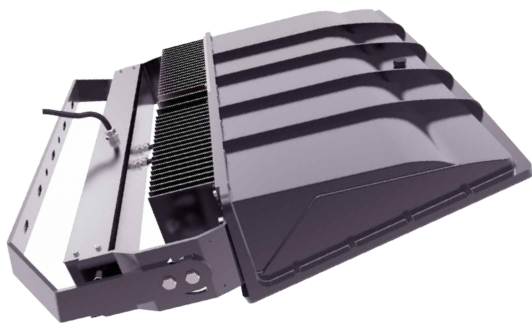

SPARE PARTS (Order accessories as separate part number from your Fixture Model No.)

COVER ASYMMETRICAL

PROTECTIVE GRID

LOUVER ASYMMETRICAL

①

②

③

④

ADAPTERS NOTE: We can customize different types adapters and arms.

ADJUSTABLE MOUNT

Adjustable loop mounting bracket rotates 180° for convenient optical control and easy replacement of existing fixture installations.