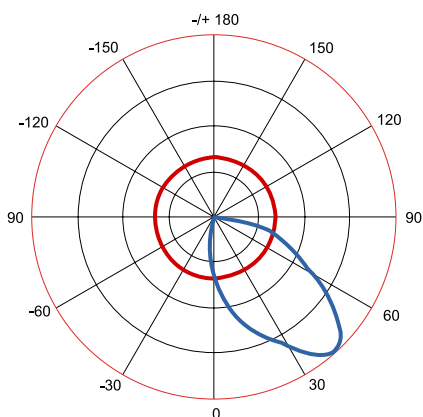

PHOTOMETRICS

ORDERING INFORMATION

ST-G1-S3		NICHIA	MEANWELL			
SERIES	WATTS	LED LIGHT SOURCE	DRIVER	CCT	CRI	INPUT POWER
ST-G1-S3	500 600 800	NICHIA	MEANWELL	3K-3000k 4K-4000k 5K-5000k 5.7K-5700k 6.5K-6500k	70 80 90	100-277V 180-528V (Optional)

SPECIFICATIONS

Beam Angle | Asymmetric
Lumen Output | 65,000LM / 78,000LM / 104,000LM
OPERATING TEMPERATURE | -40°C to 50°C
IP RATING | IP 65
LIFE TIME | 50,000hours

LISTINGS

UL Listed
DLC Listed

Other Details

Fixture Material | Aluminum
Mounting | U-Bracket / Slip Fitter (optional)
Color | Grey(Other color available)
Warranty | 7 years
EPA | 0.075m² — 0.145m²

Jiaxing Shinetoo Lighting Co.,Ltd(China Factory)

Add:No.258, Xingchang Road, Xincheng Town, Xiluzhou District, Jiaxing, Zhejiang, China 314015
Tel : +86-573-8350-0001 Fax : +86-573-8350-0005
Mobile : +86-138-0961-6725/+86-138-1878-3129
Email:Sales@stedlights.com