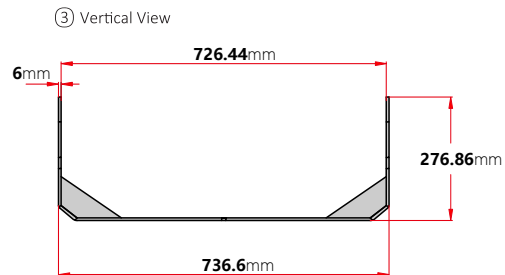

DIMENSION & WEIGHT

★ HANDLE THREE VIEW DRAWING

FIXTURE WEIGHT : 33.8 kg

- Standard thickness for the U-Bracket is 6mm, other thickness need to be customized.

Jiaxing Shinetoo Lighting Co.,Ltd(China Factory)