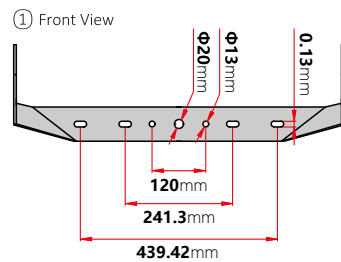

DIMENSION & WEIGHT

★ HANDLE THREE VIEW DRAWING

FIXTURE WEIGHT : 33.8 kg

- Standard thickness for the U-Bracket is 6mm, other thickness need to be customized.

Jiaxing Shinetoo Lighting Co.,Ltd(China Factory)

PHOTOMETRICS

ORDERING INFORMATION

EXAMPLE PART #: ST-G1-S3 - 500 - NICHIA - MEANWELL - 3K-3000K - 70 - 100/277V

ST-G1-S3		NICHIA	MEANWELL			
SERIES	WATTS	LED LIGHT SOURCE	DRIVER	CCT	CRI	INPUT POWER
ST-G1-S3	500 600 800	NICHIA	MEANWELL	3K-3000k 4K-4000k 5K-5000k 5.7K-5700k 6.5K-6500k	70 80 90	100-277V 180-528V (Optional)